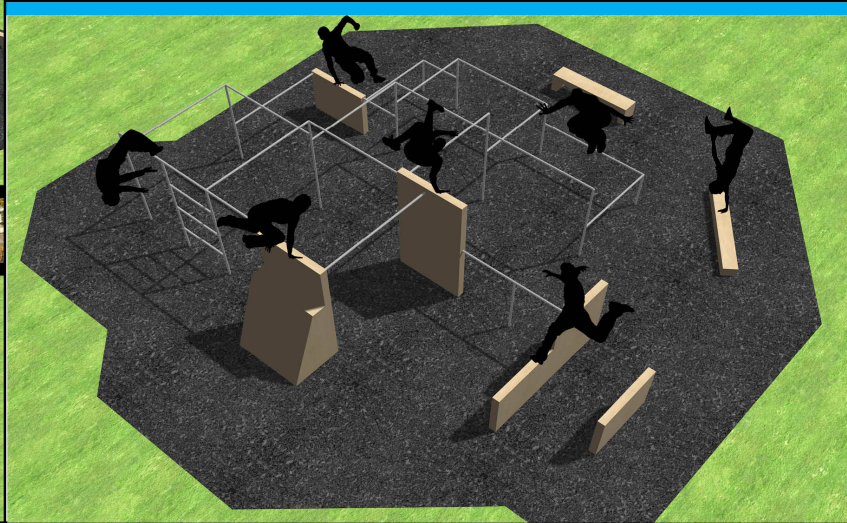

Freemove™

Wiltshire Council Indicative Parkour £48000

PARKOUR
GENERATIONS

Drawing No: G12020/PWA/002
Date: 26.07.16